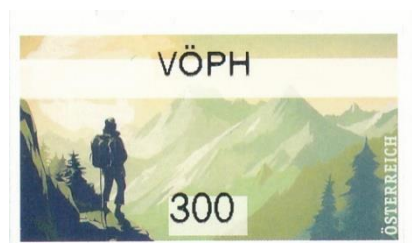

VÖPH

AT240305.....x ATM Portosatz 1.00 / 1.50 / 3.00 **	9,95
AT240306.....x dito ZählNr.	13,85
AT240315.....x Portosatz mit Ersttags-Vollstempel	9,95
AT240325.....x Satz-FDC	11,85
AT240302.....x ATM **	1,80
AT240303.....x dto ZählNr.	2,70
AT240332..x FDC Europa 1.20 echt gelaufen	4,25
AT240333..x FDC Europa 4x0.40 echt gelaufen	4,80

Es gibt 2 ATM Motive.
Preise je Motiv.

Thomas von Loeper

Postanschrift

Postfach 10 23 37
47723 Krefeld GERMANY

Bestell-Telefon

02151 4461566

Tel. international

+49 2151 4461566

e-mail

thvl@gmx.de

Bestellschein

Name _____

Straße _____

PLZ/Ort _____

e-mail _____

[aktuelle Listen werden als
PDF-Datei geschickt]

Datum/Unterschrift

5% Rabatt ab 200 EUR
Bestellwert – 10% Rabatt ab
500 EUR Bestellwert.
Mindest-Bestellwert 25 EUR
(bzw. 3.50 EUR Zuschlag)

atm-direkt

Liste 4/2024 v. 29.2.2024

Zahlungsweise

☀ **SEPA-Lastschrift**

IBAN _____

BIC _____

☀ **Kreditkarte**

**American Express / VISA /
Mastercard**

Nr _____

gültig bis _____

CVC/CVV Code _____

☀ **Rechnung**

Versandkosten Inland

☀ Porto + Verpackung 2,50

Versand Europa / Welt

☀ Porto + Verpackung 4,50

Alle Preise in EUR

**atm-direkt Listen im
Internet abrufen**

www.atm-int.com -